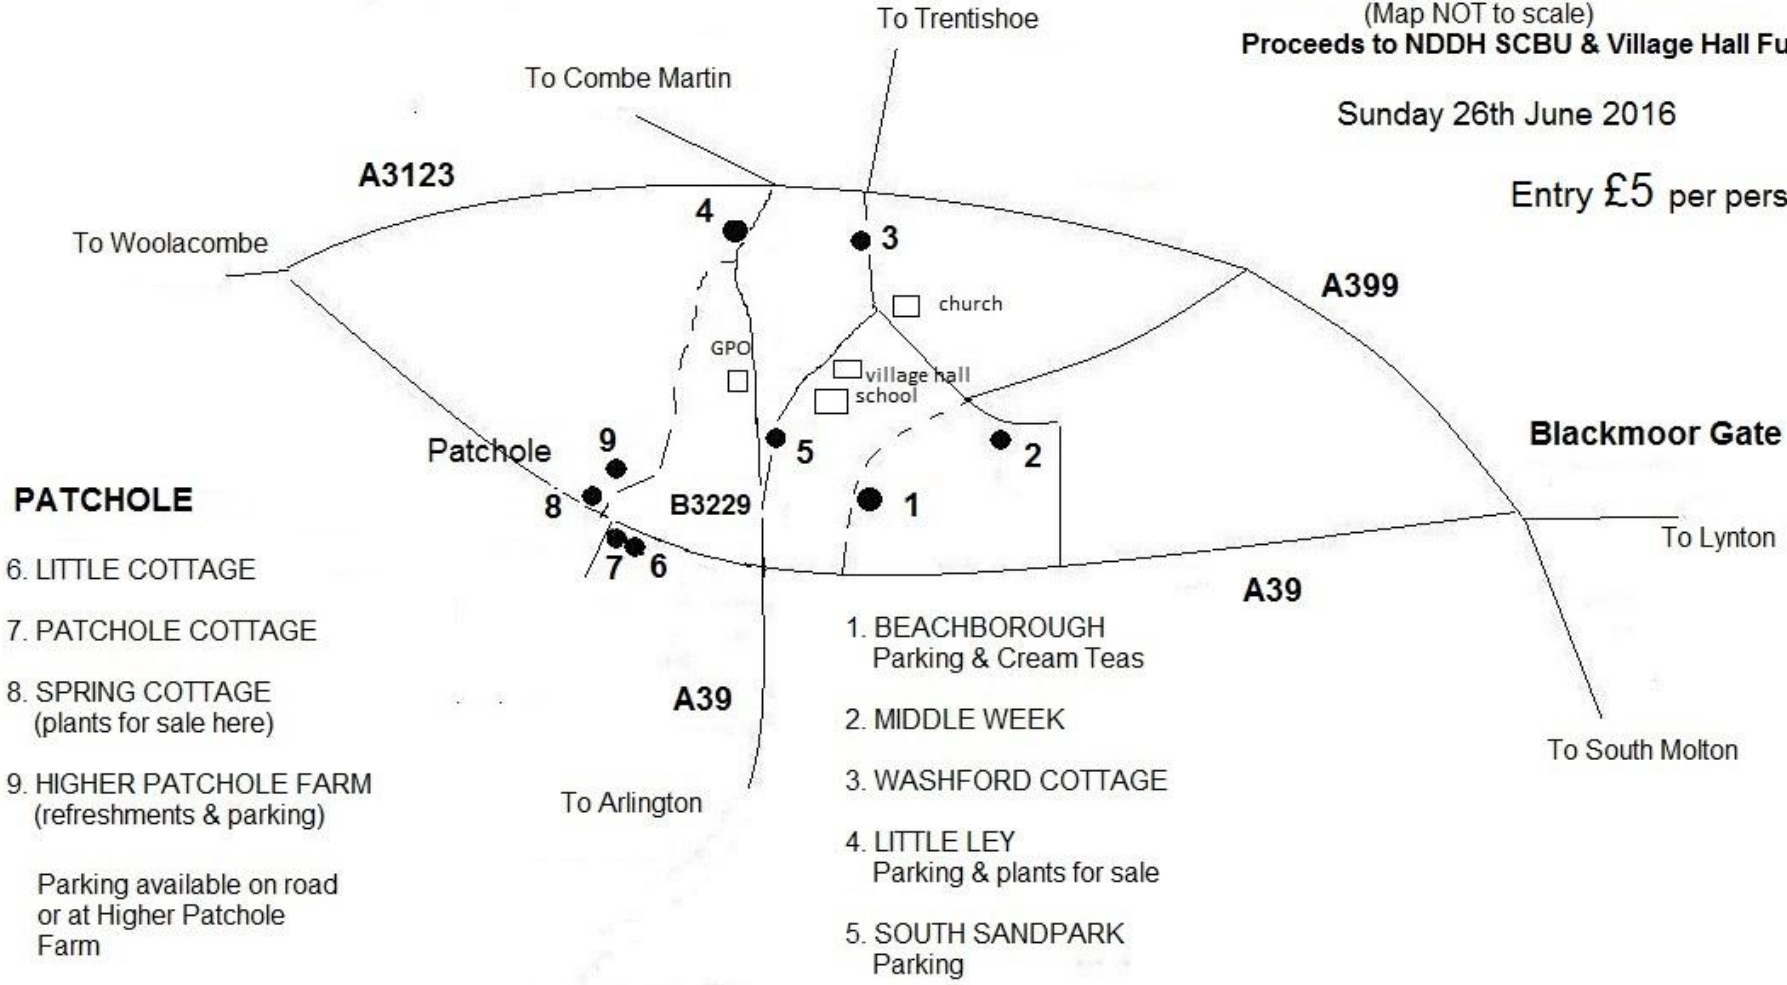

KENTISBURY OPEN GARDENS

(Map NOT to scale)

Proceeds to NDDH SCBU & Village Hall Funds

Sunday 26th June 2016

Entry £5 per person

PATCHOLE

- 6. LITTLE COTTAGE
- 7. PATCHOLE COTTAGE
- 8. SPRING COTTAGE
(plants for sale here)
- 9. HIGHER PATCHOLE FARM
(refreshments & parking)

Parking available on road
or at Higher Patchole
Farm

- 1. BEACHBOROUGH
Parking & Cream Teas
- 2. MIDDLE WEEK
- 3. WASHFORD COTTAGE
- 4. LITTLE LEY
Parking & plants for sale
- 5. SOUTH SANDPARK
Parking